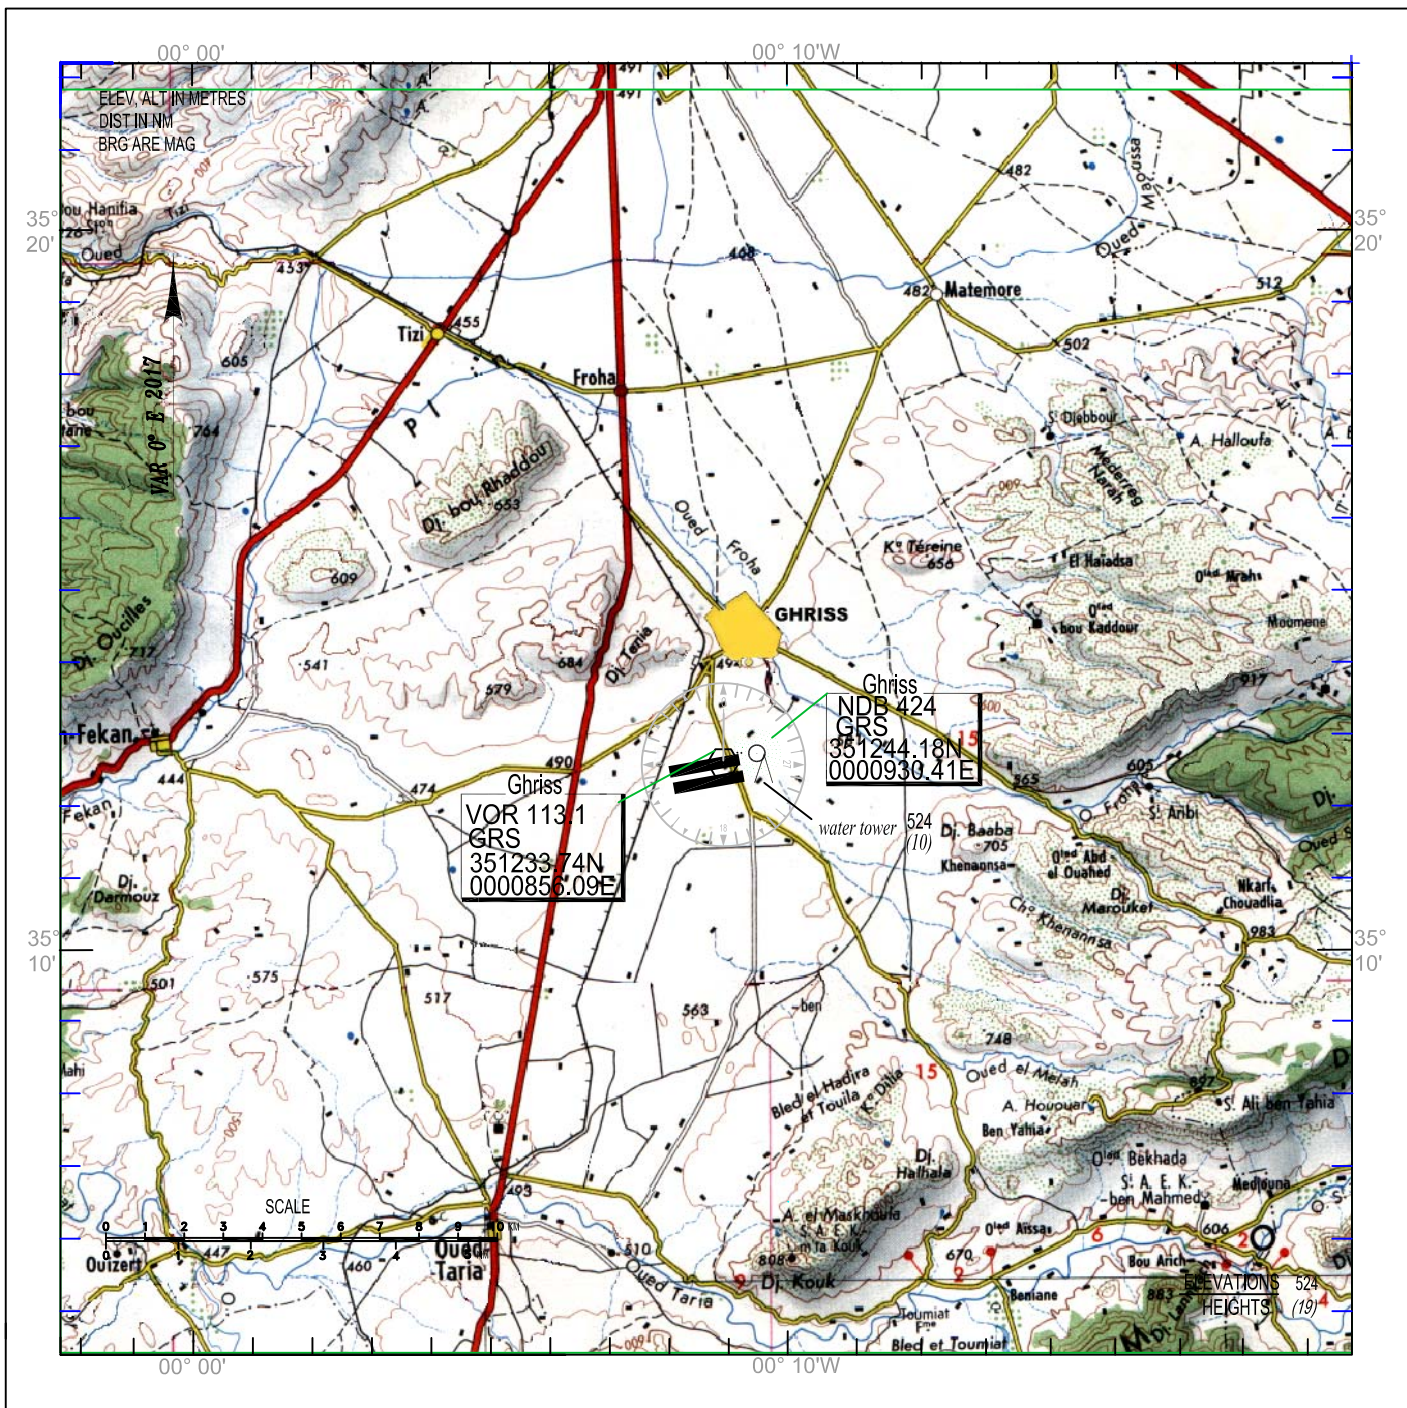

VISUAL
APPROACH
CHART - ICAO -

AERODROME ELEV 514 m
HEIGHTS RELATED TO AD ELEV

TWR: 119.7

SPECIAL INSTRUCTIONS FOR USE:

Presence of wild animals on the movement area.