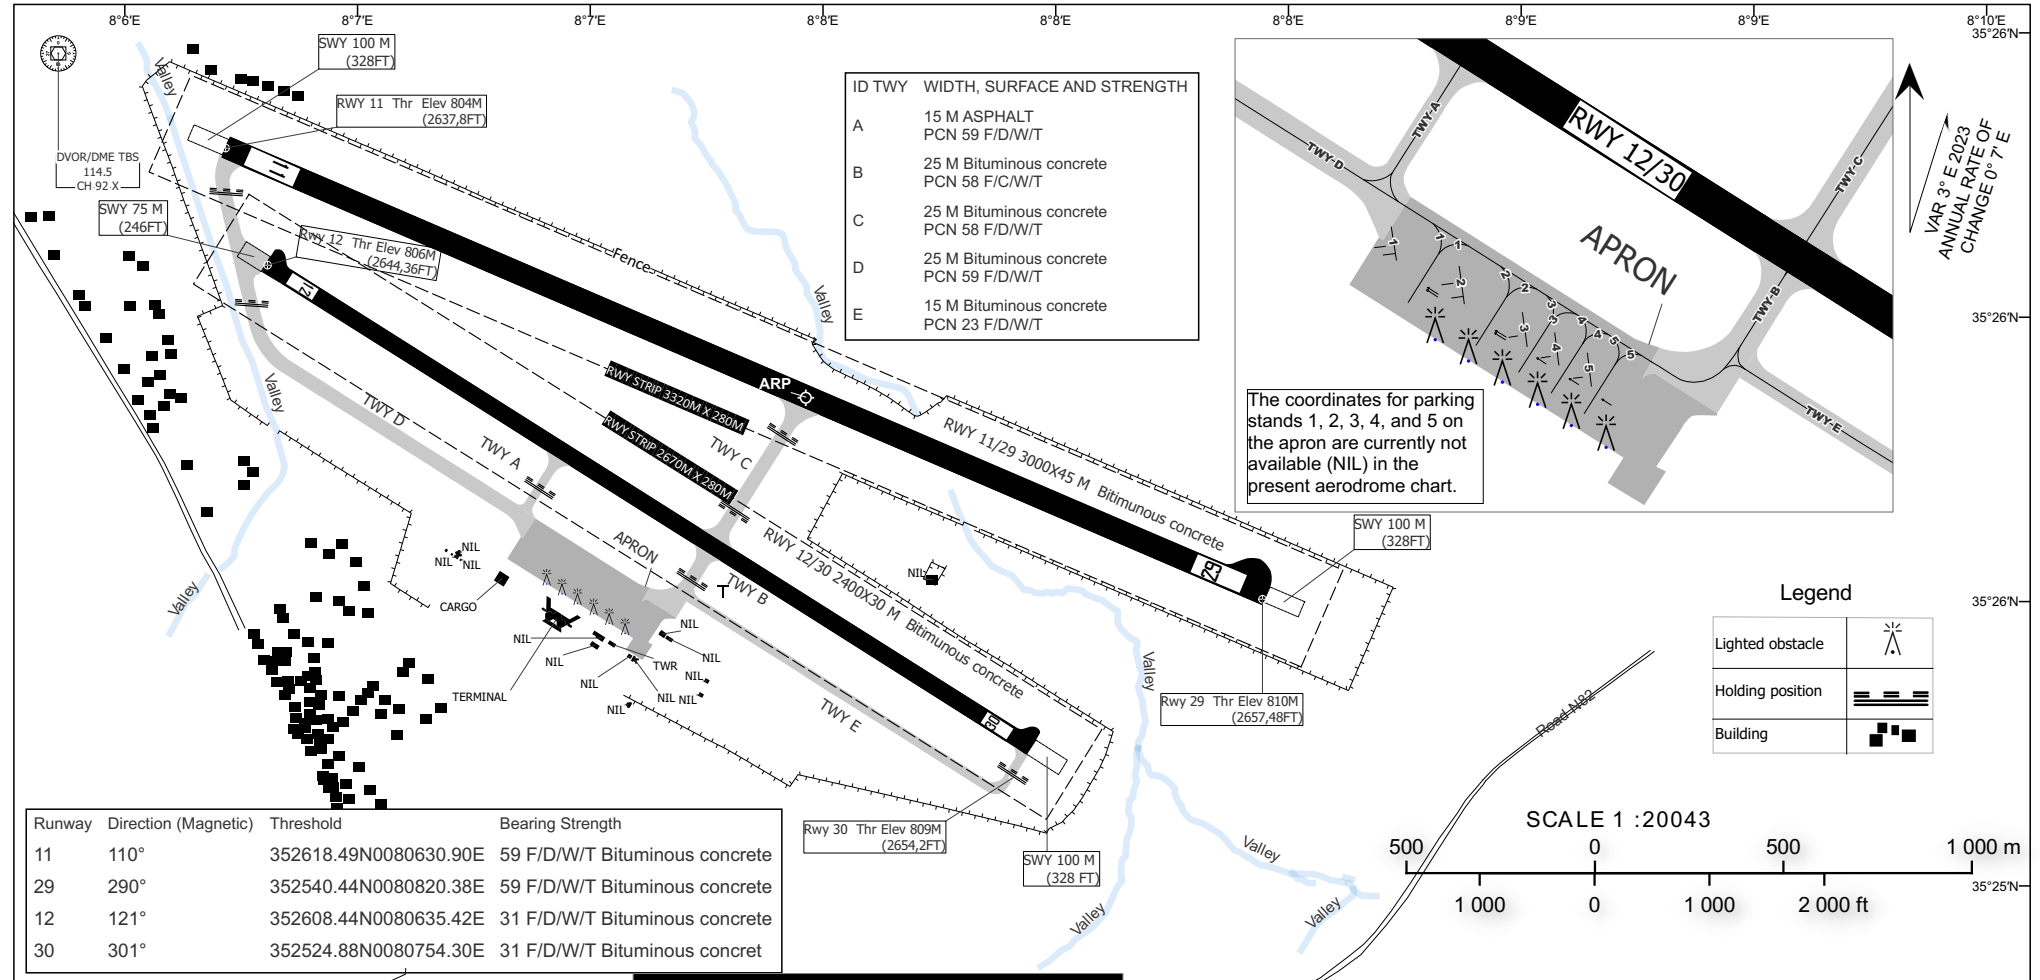

AERODROME CHART - ICAO

ELEV, ALT AND DIST IN METRES (M)
AND FEET (FT), BRG ARE MAGNETIC

ARP: 352557.49N 0080732.16E
AD ELEV 810 M , (2657,48FT)

TWR : 118.1- 119.7(s)

TEBESSA/
Cheikh Larbi Tebessi

Legend

Lighted obstacle	
Holding position	
Building	