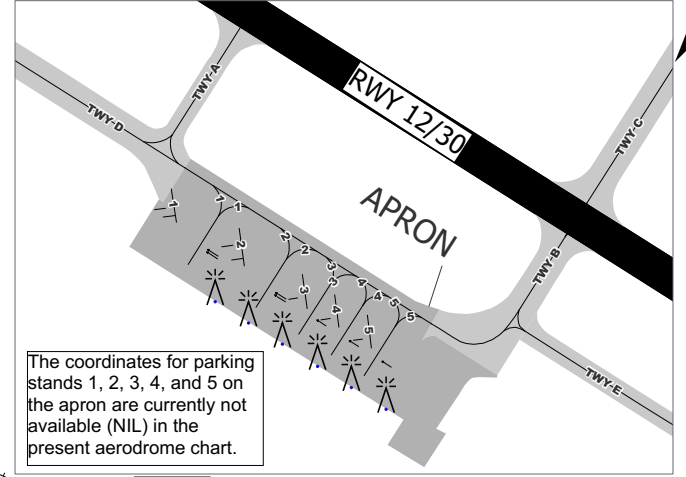

AERODROME CHART - ICAO

ELEV, ALT AND DIST IN METRES (M)
AND FEET (FT), BRG ARE MAGNETIC

ARP: 352557.49N 0080732.16E
AD ELEV 810 M , (2657,48FT)

TWR : 118.1- 119.7(s)

TEBESSA/
Cheikh Larbi Tebessi

Legend

Lighted obstacle	
Holding position	
Building	